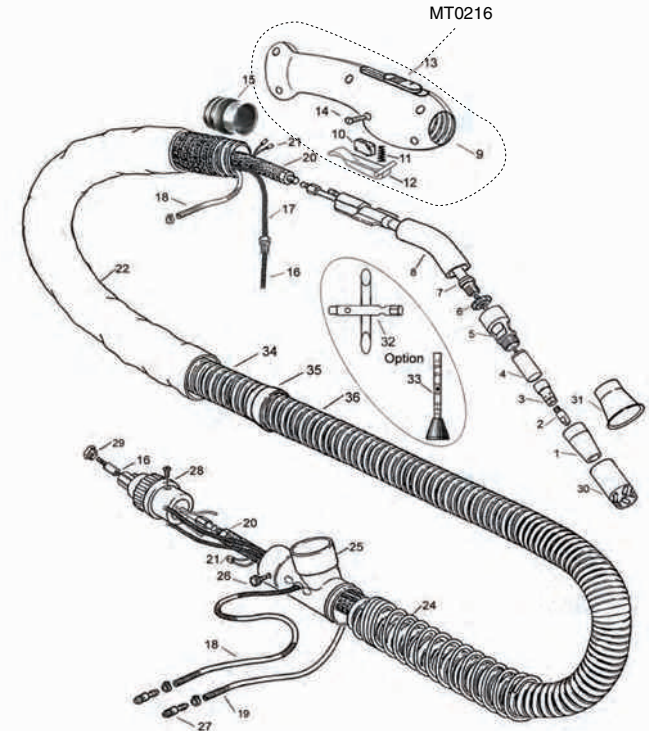

TURBOPLUS TR 400A

400A CO₂
350A Mix1350
mm/H₂O

CODE	↔	EURO
MB0909	3,3 m	EURO
MB0910	4,3 m	EURO
MB0911	5,3 m	EURO

EN 60974-7

POS	CODE	REF
4		ASP710100
5	FB0695	
6	MQ0356	
7	MG0240	Torch body without separate gaz
8	FB0682	
-	MT0216	Handle kit
9	MP0211	
10	BX0021	
11	EA1270	
12	BW0593	
13	BW0592	
14	EA1271	
15	FB0690	
17	ASP2293001	Hose for welding liner 3m
17	ASP2294001	Hose for welding liner 4m
17	ASP2295001	Hose for welding liner 5m
18	ASP2273000	Inlet water tube 3m
18	ASP2274000	Inlet water tube 4m
18	ASP2275000	Inlet water tube 5m
19	ASP2270600	Outlet water tube 0.60m
20	ASP2263035	Cooled coaxial torch cable 3m
20	ASP2264035	Cooled coaxial torch cable 4m
20	ASP2265035	Cooled coaxial torch cable 5m
21	ASP2303000	Control cable 3m with connectors
21	ASP2304000	Control cable 4m with connectors
21	ASP2305000	Control cable 5m with connectors
22	MQ0188	Smoke hose protection 1,40m Ø 40mm
22	ASP1502540	Smoke hose protection 2,50m Ø 40mm
22	ASP1503540	Smoke hose protection 3,50m Ø 40mm
22	ASP1504540	Smoke hose protection 4,50m Ø 40mm
24	ASP1700051	Metalic spring for hose Ø 50-50mm
25	ASP1940250	Ø 50mm
26	ASP2100000	
27	ASP3000000	

POS	CODE	REF
28	AR0180	Euro connector cooled without hose gas
29	FA0290	
30	FB0688	
31	FB0182	
32	EA1274	
33	EA1273	
34	ASP1651440	Torch hose 1,4M Ø 40mm without ring fitting
35	ASP3700800	Connection hose Ø 50/40mm
36	ASP1651450	Hose 1,4m without ring fitting Ø 50mm
36	ASP1652450	Hose 2,4m without ring fitting Ø 50mm
36	ASP1653450	Hose 3,4m without ring fitting Ø 50mm

①

MC0474	MC0475
--------	---------------

⑬

Wire 1,0 ± 1,2	red	
	m	Steel
	3.6	GM0452
	4.6	GM0453
5.6	GM0454	

Wire 1,2 ± 1,6	black	
	m	
	3.6	GM0455
	4.6	GM0456
5.6	GM0457	

Wire 1,2 ± 1,6	graphite	
	m	
	3.5	GM0461
	4.5	GM0464
5.5	GM0465	

ASP1113550
OLD TORCH BODY, SEPARATE GAZ
ASP2420340
OLD EURO CONNECTION, SEPARATE GAZ

STANDARD